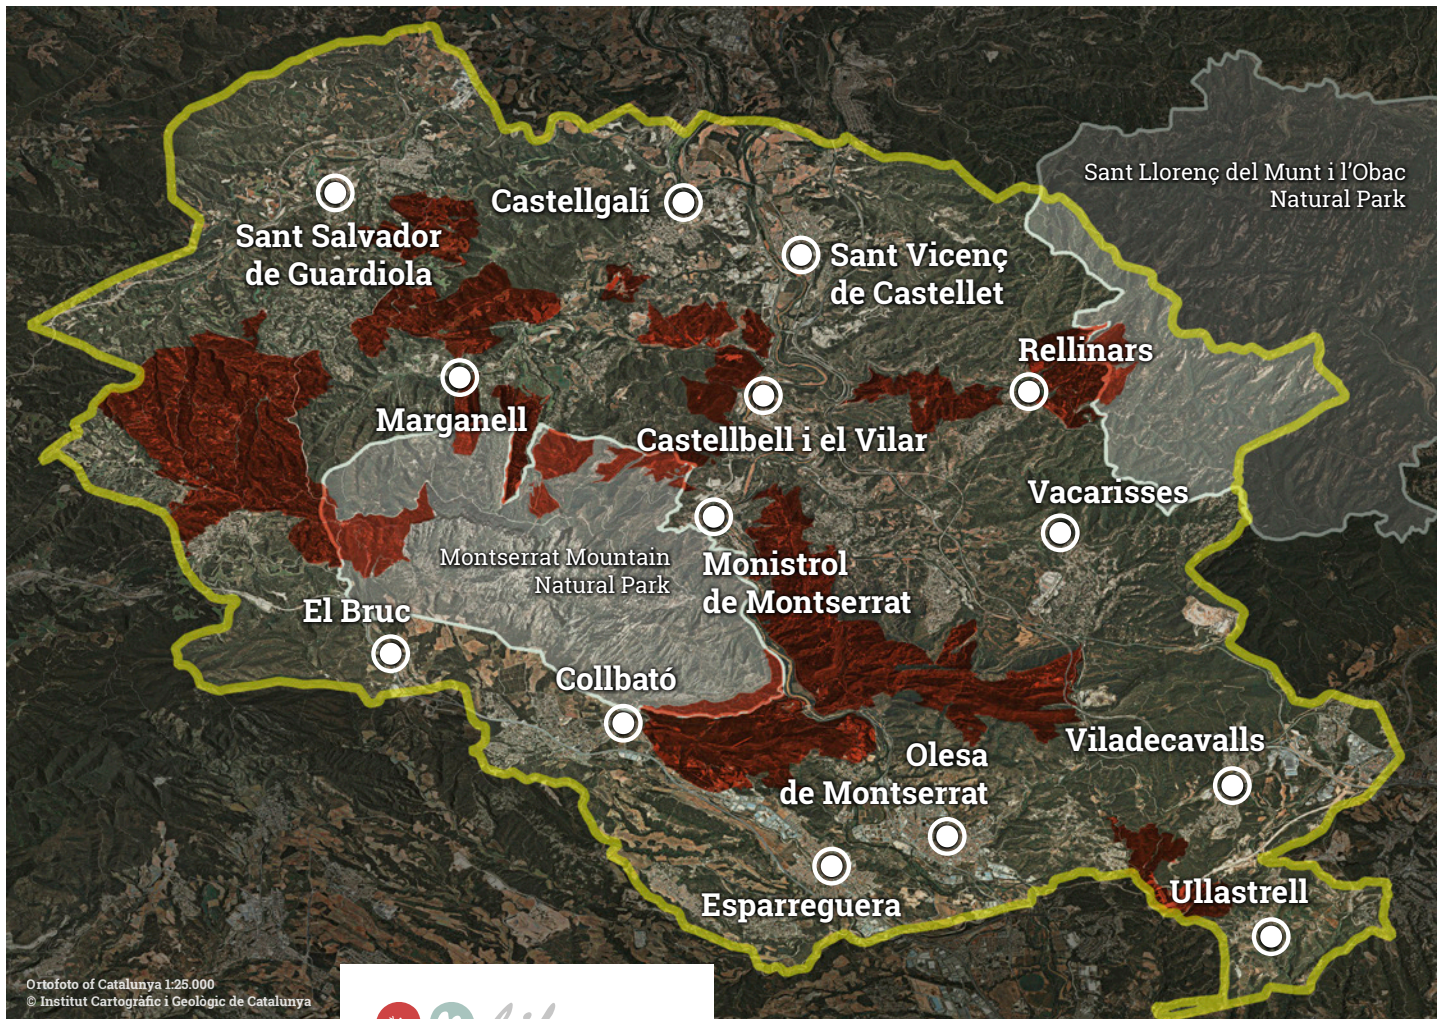

Extensive livestock activity
enhancement as a powerful tool
for fire prevention
and habitat management

Ortofoto of Catalunya 1:25.000
 © Institut Cartogràfic i Geològic de Catalunya

14 municipalities involved in the project

5.000 ha of strategic areas
 in which project actions will lower
 forest vulnerability to wildfires

Over 32.000 ha of land
 that will benefit from
 the project's actions

2 Natural Parks within the project area